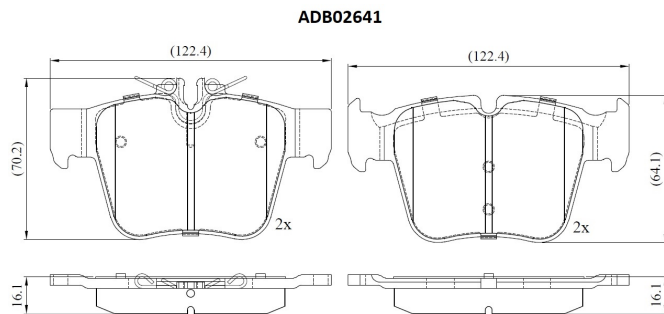

Make: MERCEDES-BENZ

Model: GLC

Part Number: ADB02641

Vehicle Manufacturing/Engine:

Specifications

Fitting Position	:	Rear
Model Date	:	2016-2019
Or. Caliper	:	
WVA	:	2,24,23,22,424
FMSI	:	
Length	:	122.4

Width	:	63.8
Thickness	:	16