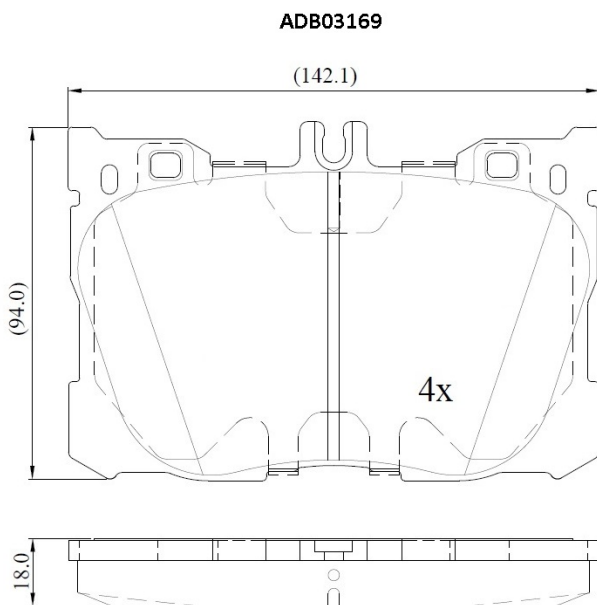

Make: MERCEDES-BENZ

Model: GLC

Part Number: ADB03169

Vehicle Manufacturing/Engine:

Specifications

Fitting Position

:

Front

Model Date	:	2016-2019
Or. Caliper	:	
WVA	:	22586
FMSI	:	
Length	:	142
Width	:	96
Thickness	:	18.9