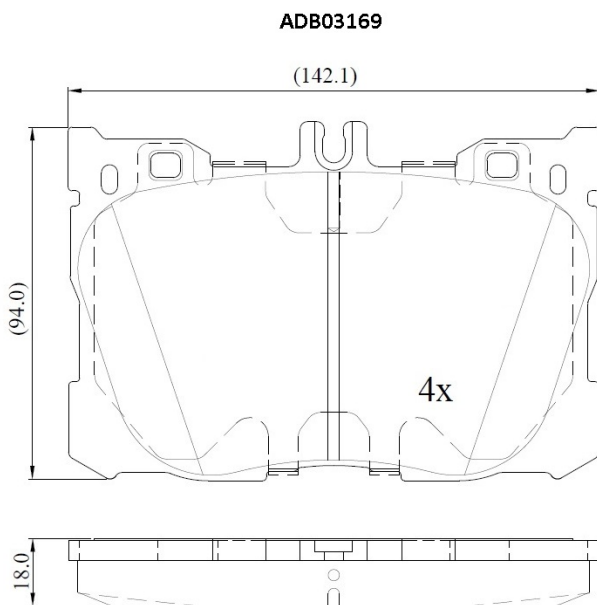

Make: MERCEDES-BENZ

Model: GLC

Part Number: ADB03169

Vehicle Manufacturing/Engine:

Specifications

Fitting Position

:

Front

Model Date	:	2018-2020
Or. Caliper	:	
WVA	:	22586
FMSI	:	
Length	:	142
Width	:	96
Thickness	:	18.9