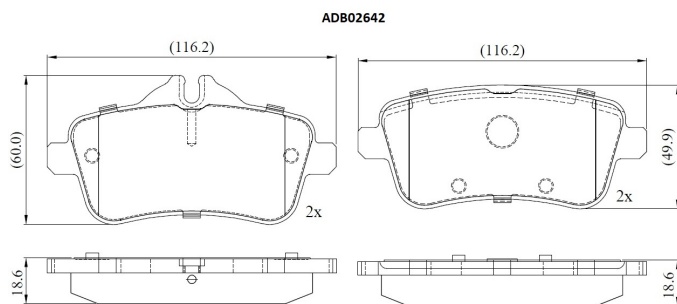

Make: MERCEDES-BENZ

Model: GLE Coupe

Part Number: ADB02642

Vehicle Manufacturing/Engine:

Specifications

Fitting Position	:	Rear
Model Date	:	2015-2019
Or. Caliper	:	
WVA	:	2,52,15,25,216
FMSI	:	
Length	:	116.3

Width	:	59.8
Thickness	:	18.5