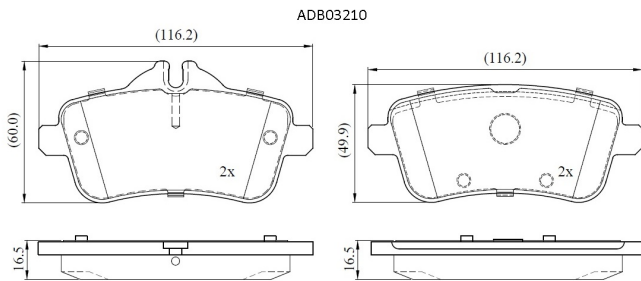

Make: MERCEDES-BENZ

Model: GLE Coupe

Part Number: ADB03210

Vehicle Manufacturing/Engine:

Specifications

Fitting Position	:	Rear
Model Date	:	2015-2019
Or. Caliper	:	
WVA	:	25215
FMSI	:	
Length	:	116.2

Width	:	60.0/49.9
Thickness	:	16.5