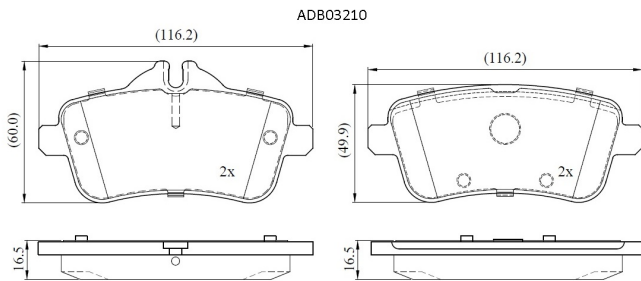

Make: MERCEDES-BENZ

Model: GLE Coupe

Part Number: ADB03210

Vehicle Manufacturing/Engine:

Specifications

Fitting Position	:	Rear
Model Date	:	2017-2019
Or. Caliper	:	
WVA	:	25215
FMSI	:	
Length	:	116.2

Width	:	60.0/49.9
Thickness	:	16.5