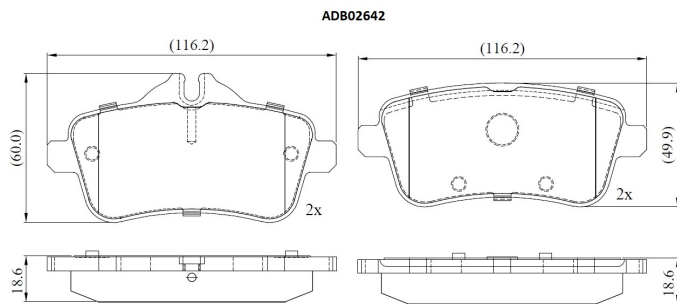

Make: MERCEDES-BENZ

Model: GLE

Part Number: ADB02642

Vehicle Manufacturing/Engine:

Specifications

Fitting Position	:	Rear
Model Date	:	2015-2018
Or. Caliper	:	
WVA	:	2,52,15,25,216
FMSI	:	
Length	:	116.3

Width	:	59.8
Thickness	:	18.5