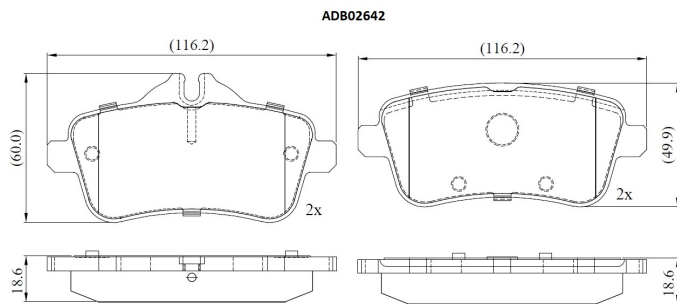

Make: MERCEDES-BENZ

Model: GLE

Part Number: ADB02642

Vehicle Manufacturing/Engine:

Specifications

Fitting Position	:	Rear
Model Date	:	2017-2018
Or. Caliper	:	
WVA	:	2,52,15,25,216
FMSI	:	
Length	:	116.3

Width	:	59.8
Thickness	:	18.5