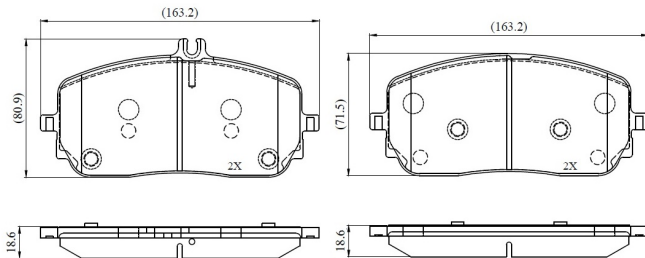

Make: MERCEDES-BENZ

Model: GLE

Part Number: ADB02863

Vehicle Manufacturing/Engine:

ADB02863

Specifications

Fitting Position	:	Front
Model Date	:	2018-2021
Or. Caliper	:	
WVA	:	22944
FMSI	:	
Length	:	163.4

Width	:	71.5
Thickness	:	18.7