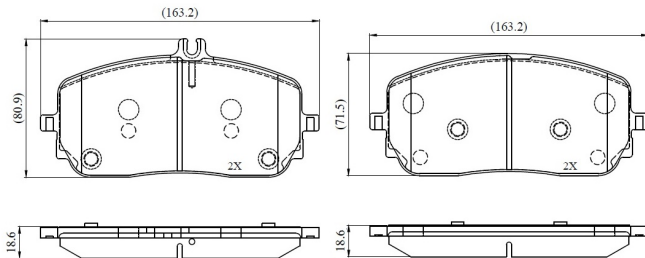

Make: MERCEDES-BENZ

Model: GLE

Part Number: ADB02863

Vehicle Manufacturing/Engine:

ADB02863

Specifications

Fitting Position	:	Front
Model Date	:	2018-
Or. Caliper	:	
WVA	:	22944
FMSI	:	
Length	:	163.4

Width	:	71.5
Thickness	:	18.7