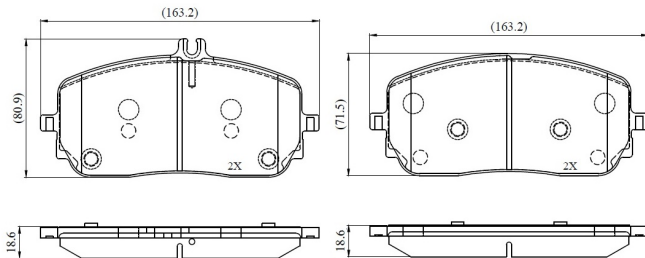

Make: MERCEDES-BENZ

Model: GLE

Part Number: ADB02863

Vehicle Manufacturing/Engine:

ADB02863

Specifications

Fitting Position	:	Front
Model Date	:	2019-
Or. Caliper	:	
WVA	:	22944
FMSI	:	
Length	:	163.4

Width	:	71.5
Thickness	:	18.7