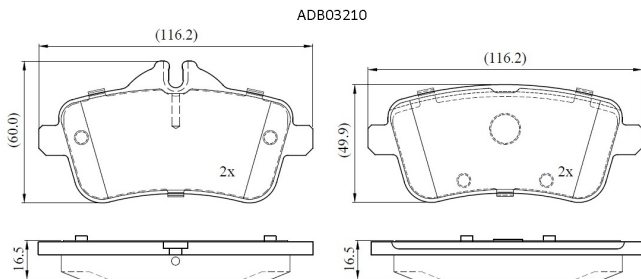

Make: MERCEDES-BENZ

Model: GLE

Part Number: ADB03210

Vehicle Manufacturing/Engine:

Specifications

Fitting Position	:	Rear
Model Date	:	2015-2018
Or. Caliper	:	
WVA	:	25215
FMSI	:	
Length	:	116.2

Width	:	60.0/49.9
Thickness	:	16.5