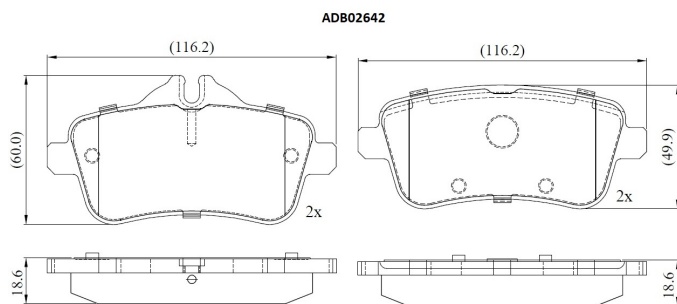

Make: MERCEDES-BENZ

Model: GLS

Part Number: ADB02642

Vehicle Manufacturing/Engine:

Specifications

Fitting Position	:	Rear
Model Date	:	2015-2019
Or. Caliper	:	
WVA	:	2,52,15,25,216
FMSI	:	
Length	:	116.3

Width	:	59.8
Thickness	:	18.5