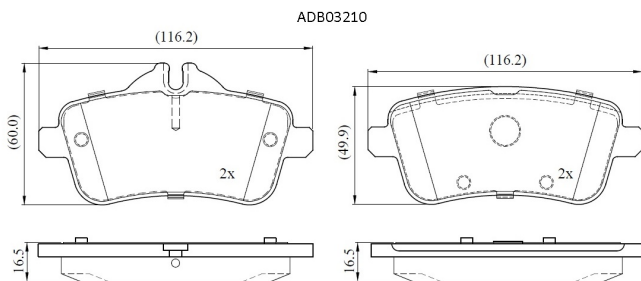

Make: MERCEDES-BENZ

Model: GLS

Part Number: ADB03210

Vehicle Manufacturing/Engine:

Specifications

Fitting Position	:	Rear
Model Date	:	2015-2019
Or. Caliper	:	
WVA	:	25215
FMSI	:	
Length	:	116.2

Width	:	60.0/49.9
Thickness	:	16.5