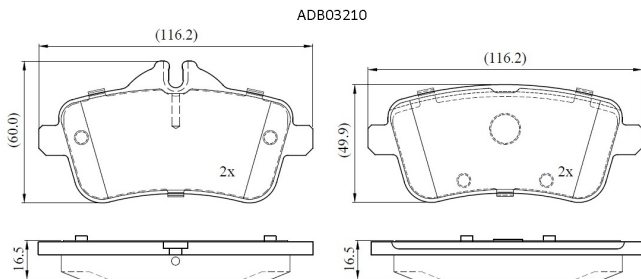

Make: MERCEDES-BENZ

Model: M-CLASS

Part Number: ADB03210

Vehicle Manufacturing/Engine:

Specifications

Fitting Position	:	Rear
Model Date	:	2011-2015
Or. Caliper	:	
WVA	:	25215
FMSI	:	
Length	:	116.2

Width	:	60.0/49.9
Thickness	:	16.5