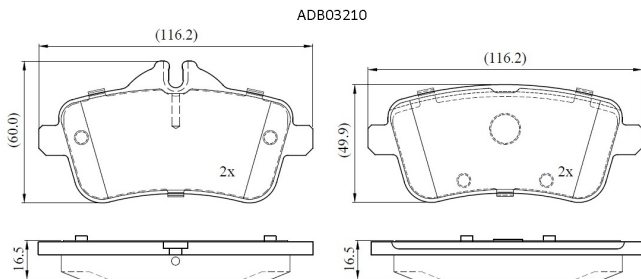

Make: MERCEDES-BENZ

Model: M-CLASS

Part Number: ADB03210

Vehicle Manufacturing/Engine:

Specifications

Fitting Position	:	Rear
Model Date	:	2013-2015
Or. Caliper	:	
WVA	:	25215
FMSI	:	
Length	:	116.2

Width	:	60.0/49.9
Thickness	:	16.5