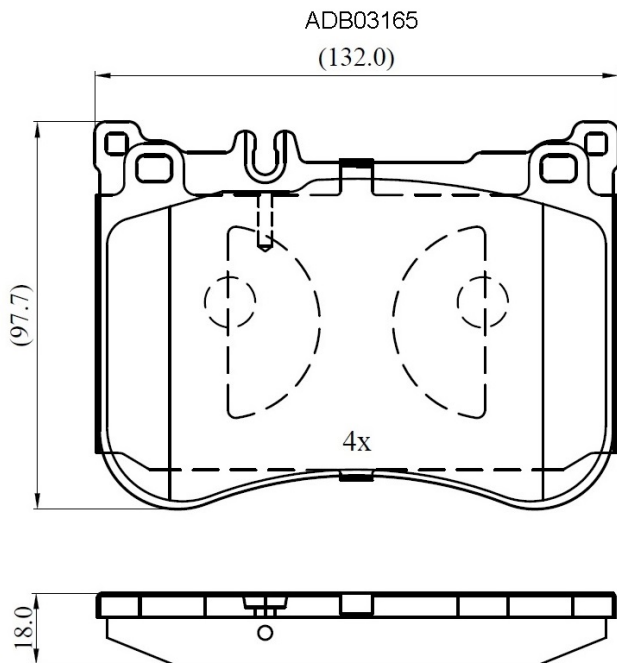

Make: MERCEDES-BENZ

Model: S-CLASS Coupe

Part Number: ADB03165

Vehicle Manufacturing/Engine:

Specifications

Fitting Position	:	Front
Model Date	:	2015-
Or. Caliper	:	
WVA	:	25179
FMSI	:	
Length	:	132
Width	:	97.5
Thickness	:	17.8