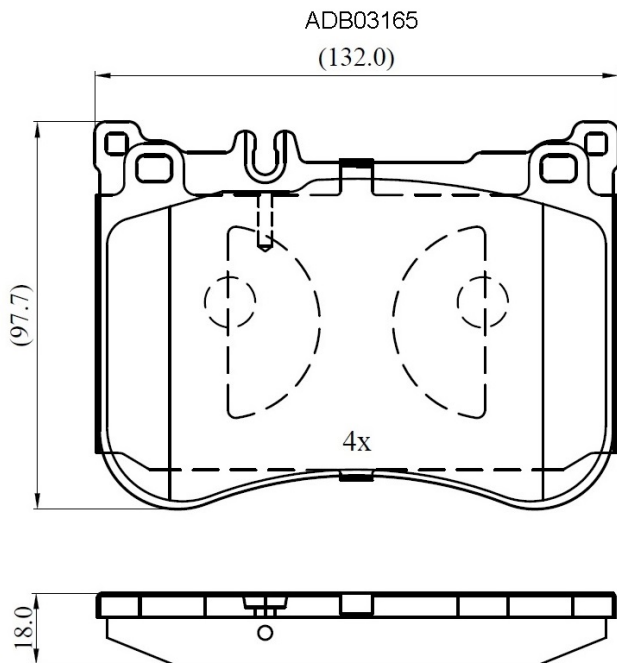

Make: MERCEDES-BENZ

Model: S-CLASS Coupe

Part Number: ADB03165

Vehicle Manufacturing/Engine:

Specifications

Fitting Position	:	Front
Model Date	:	2017-
Or. Caliper	:	
WVA	:	25179
FMSI	:	
Length	:	132
Width	:	97.5
Thickness	:	17.8