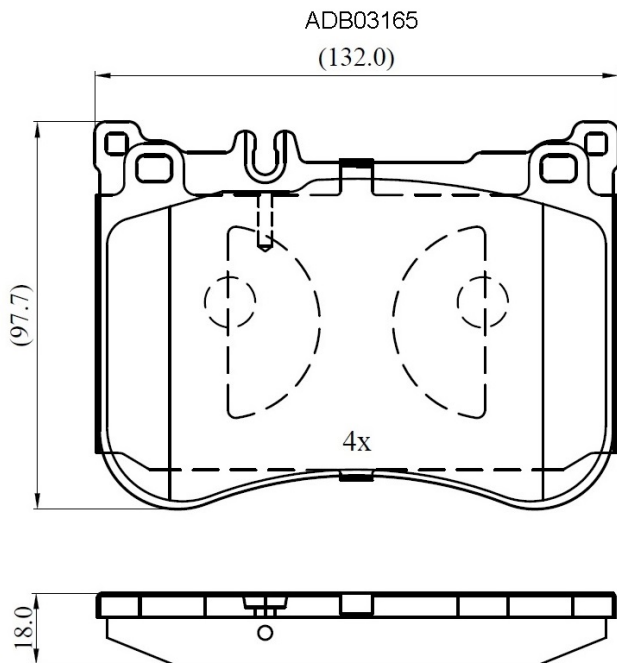

Make: MERCEDES-BENZ

Model: S-CLASS

Part Number: ADB03165

Vehicle Manufacturing/Engine:

Specifications

Fitting Position	:	Front
Model Date	:	2014-2017
Or. Caliper	:	
WVA	:	25179
FMSI	:	
Length	:	132
Width	:	97.5
Thickness	:	17.8