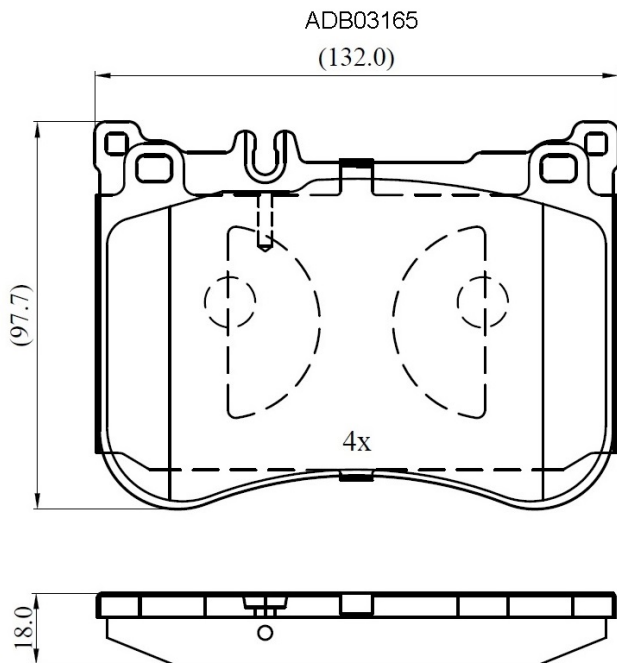

Make: MERCEDES-BENZ

Model: S-CLASS

Part Number: ADB03165

Vehicle Manufacturing/Engine:

Specifications

Fitting Position	:	Front
Model Date	:	2013-2017
Or. Caliper	:	
WVA	:	25179
FMSI	:	
Length	:	132
Width	:	97.5
Thickness	:	17.8