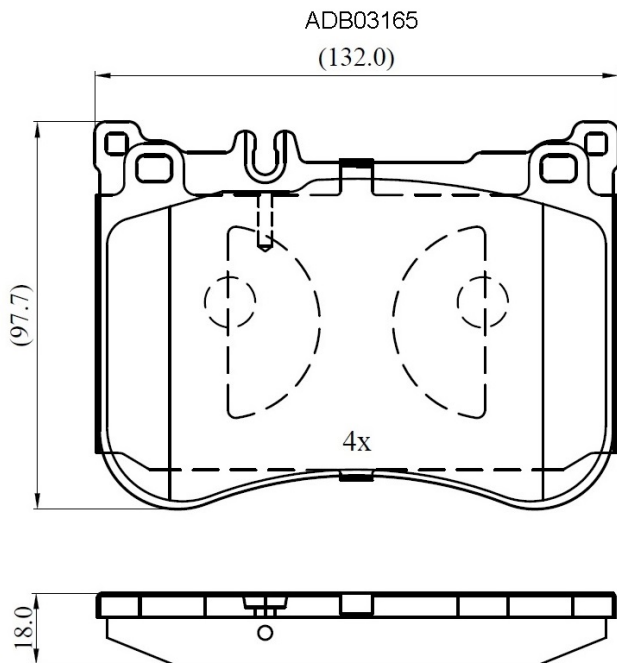

Make: MERCEDES-BENZ

Model: S-CLASS

Part Number: ADB03165

Vehicle Manufacturing/Engine:

Specifications

Fitting Position	:	Front
Model Date	:	2014-
Or. Caliper	:	
WVA	:	25179
FMSI	:	
Length	:	132
Width	:	97.5
Thickness	:	17.8