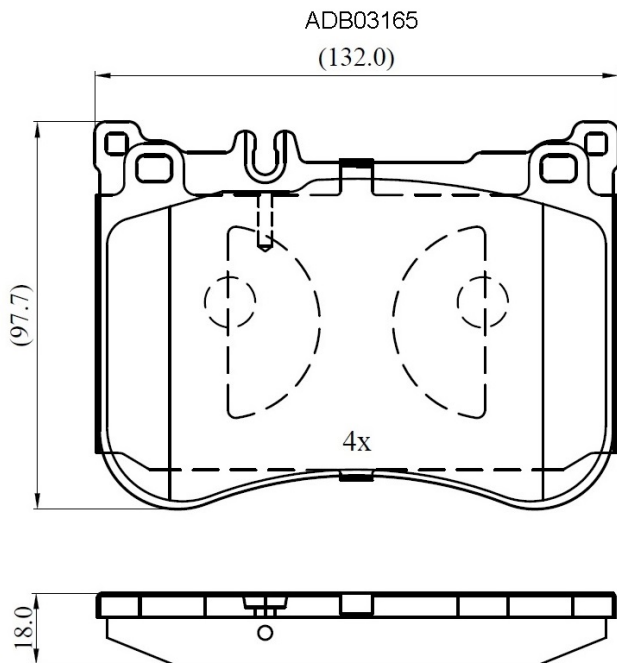

Make: MERCEDES-BENZ

Model: S-CLASS

Part Number: ADB03165

Vehicle Manufacturing/Engine:

Specifications

Fitting Position	:	Front
Model Date	:	2014-2018
Or. Caliper	:	
WVA	:	25179
FMSI	:	
Length	:	132
Width	:	97.5
Thickness	:	17.8