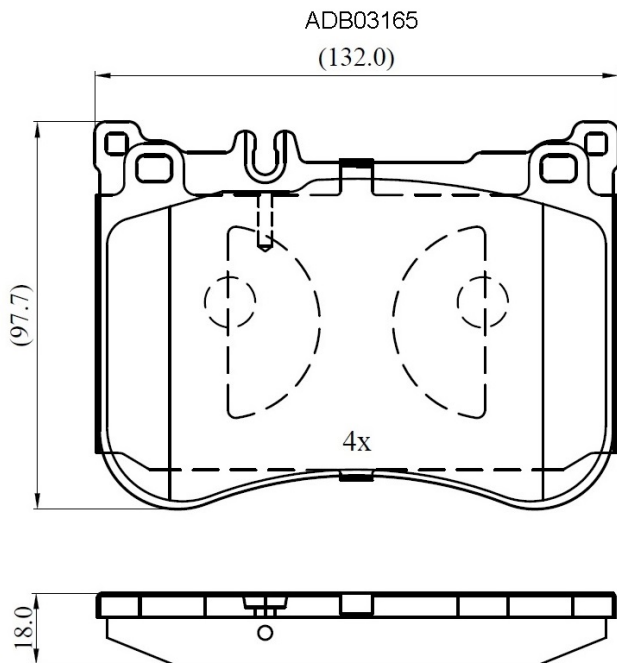

Make: MERCEDES-BENZ

Model: SL

Part Number: ADB03165

Vehicle Manufacturing/Engine:

Specifications

Fitting Position	:	Front
Model Date	:	2014-
Or. Caliper	:	
WVA	:	25179
FMSI	:	
Length	:	132
Width	:	97.5
Thickness	:	17.8