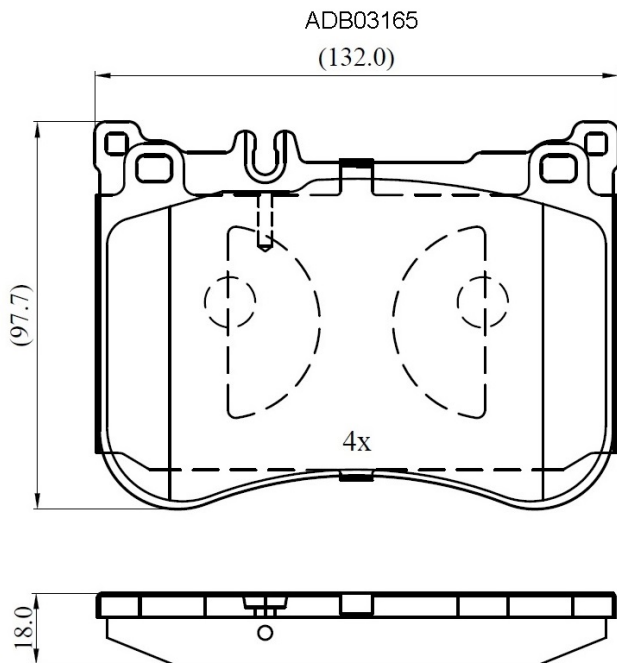

Make: MERCEDES-BENZ

Model: SL

Part Number: ADB03165

Vehicle Manufacturing/Engine:

Specifications

Fitting Position	:	Front
Model Date	:	2015-
Or. Caliper	:	
WVA	:	25179
FMSI	:	
Length	:	132
Width	:	97.5
Thickness	:	17.8