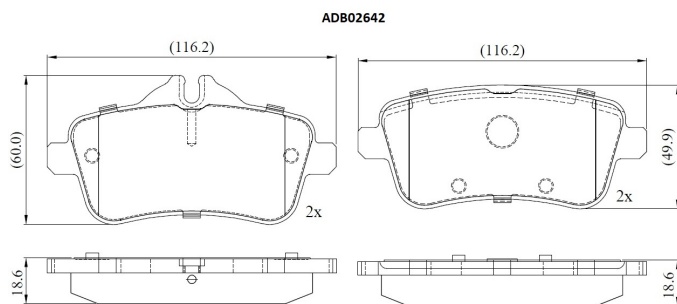

Make: MERCEDES-BENZ

Model: SLC

Part Number: ADB02642

Vehicle Manufacturing/Engine:

Specifications

Fitting Position	:	Rear
Model Date	:	2016-
Or. Caliper	:	
WVA	:	2,52,15,25,216
FMSI	:	
Length	:	116.3

Width	:	59.8
Thickness	:	18.5