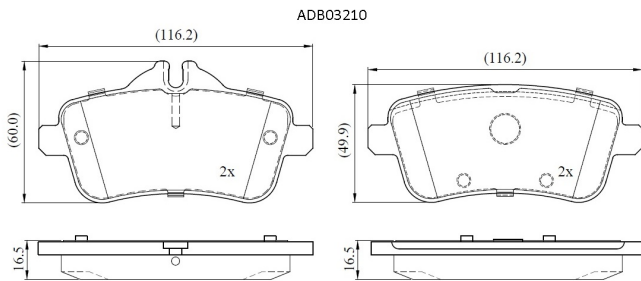

Make: MERCEDES-BENZ

Model: SLC

Part Number: ADB03210

Vehicle Manufacturing/Engine:

Specifications

Fitting Position	:	Rear
Model Date	:	2018-
Or. Caliper	:	
WVA	:	25215
FMSI	:	
Length	:	116.2

Width	:	60.0/49.9
Thickness	:	16.5