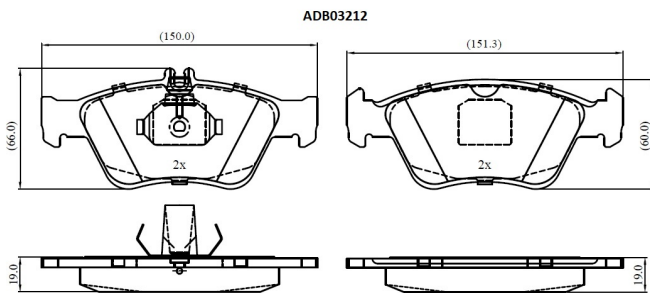

Make: MERCEDES-BENZ

Model: SLK

Part Number: ADB03212

Vehicle Manufacturing/Engine:

Specifications

Fitting Position	:	Front
Model Date	:	2000-2004
Or. Caliper	:	
WVA	:	21664
FMSI	:	
Length	:	150.0/151.3

Width	:	66.0/60.0
Thickness	:	19