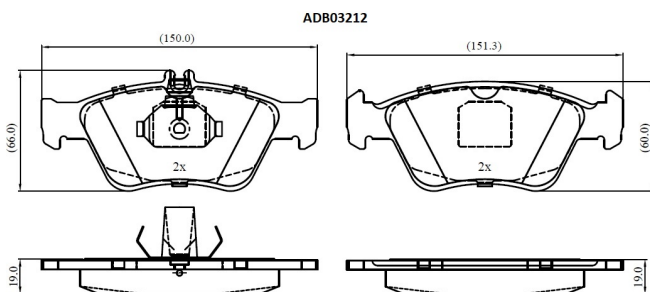

Make: MERCEDES-BENZ

Model: SLK

Part Number: ADB03212

Vehicle Manufacturing/Engine:

Specifications

Fitting Position	:	Front
Model Date	:	1996-2000
Or. Caliper	:	
WVA	:	21664
FMSI	:	
Length	:	150.0/151.3

Width	:	66.0/60.0
Thickness	:	19