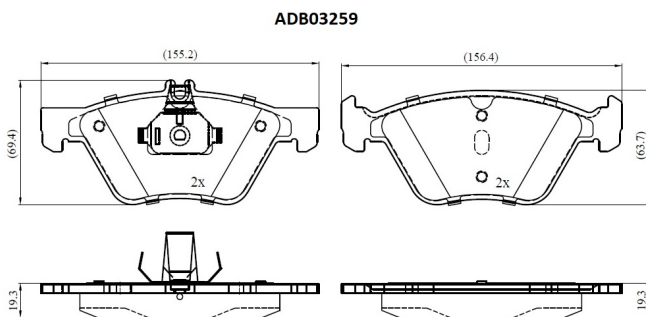

Make: MERCEDES-BENZ

Model: SLK

Part Number: ADB03259

Vehicle Manufacturing/Engine:

Specifications

Fitting Position	:	Front
Model Date	:	2000-2004
Or. Caliper	:	
WVA	:	21670
FMSI	:	

Length	:	155.2/156.4
Width	:	69.4/63.7
Thickness	:	19.3