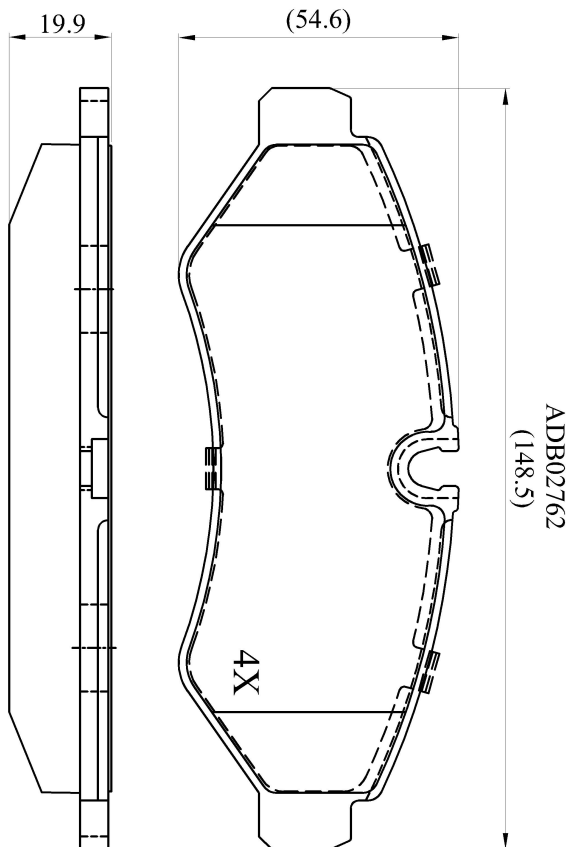

Make: MERCEDES-BENZ

Model: SPRINTER 3,5-t Van

Part Number: ADB02762

Vehicle Manufacturing/Engine:

Specifications

Fitting Position	:	Rear
Model Date	:	2018-
Or. Caliper	:	
WVA	:	20747
FMSI	:	
Length	:	148
Width	:	55
Thickness	:	19.7