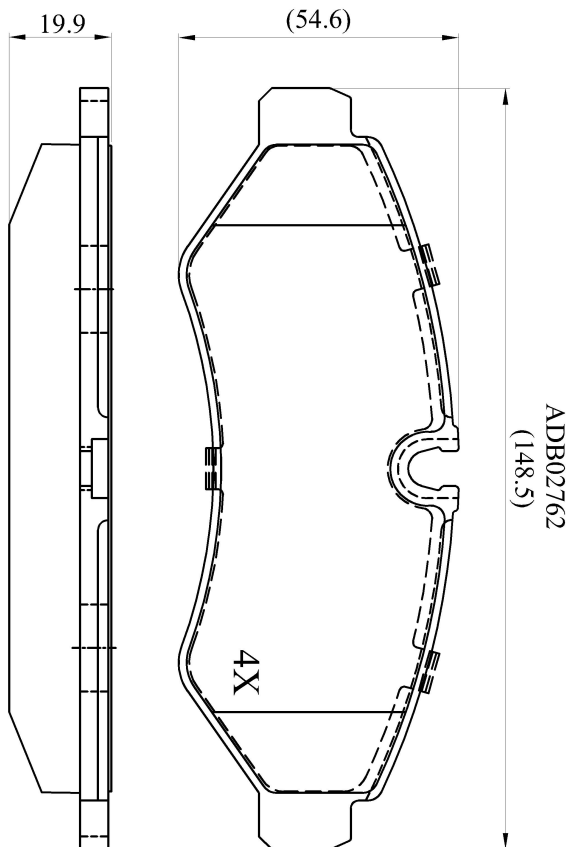

Make: MERCEDES-BENZ

Model: SPRINTER 4-t Platform/Chassis

Part Number: ADB02762

Vehicle Manufacturing/Engine:

Specifications

Fitting Position	:	Rear
Model Date	:	2018-
Or. Caliper	:	
WVA	:	20747
FMSI	:	
Length	:	148
Width	:	55
Thickness	:	19.7