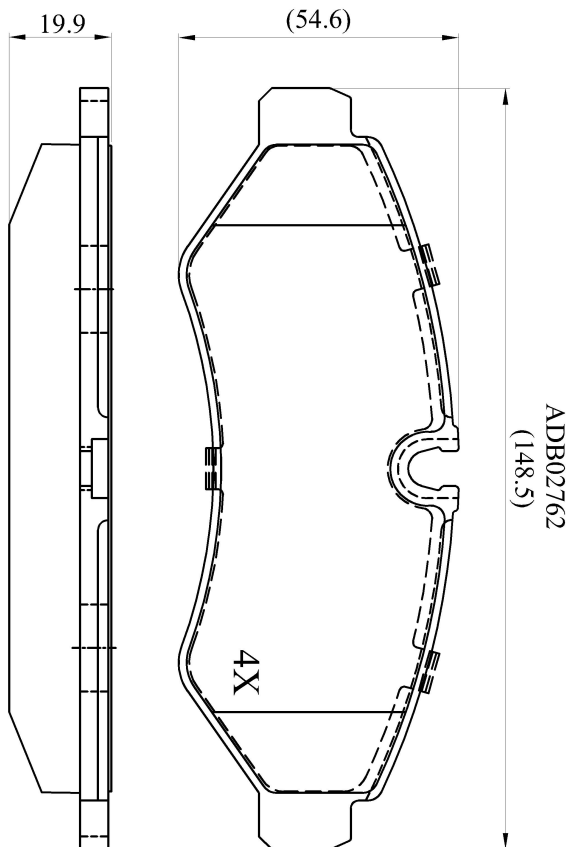

Make: MERCEDES-BENZ

Model: SPRINTER 5-t Platform/Chassis

Part Number: ADB02762

Vehicle Manufacturing/Engine:

Specifications

Fitting Position	:	Rear
Model Date	:	2018-
Or. Caliper	:	
WVA	:	20747
FMSI	:	
Length	:	148
Width	:	55
Thickness	:	19.7