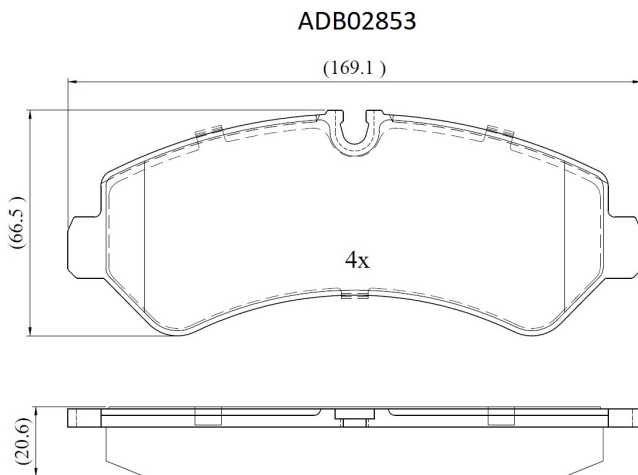

Make: MERCEDES-BENZ

Model: SPRINTER 5-t Platform/Chassis

Part Number: ADB02853

Vehicle Manufacturing/Engine:

Specifications

Fitting Position	:	Rear
Model Date	:	2018-
Or. Caliper	:	
WVA	:	22791

FMSI	:	
Length	:	169.2
Width	:	66.6
Thickness	:	20.5