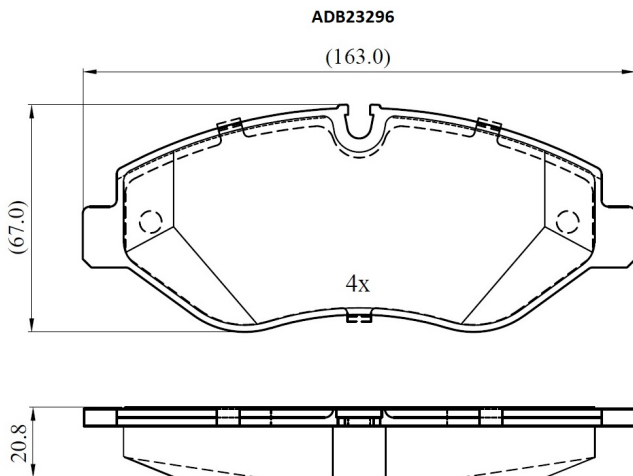

Make: MERCEDES-BENZ

Model: V-CLASS

Part Number: ADB23296

Vehicle Manufacturing/Engine:

Specifications

Fitting Position	:	Front
Model Date	:	2014-
Or. Caliper	:	

WVA	:	29192
FMSI	:	
Length	:	163
Width	:	67
Thickness	:	20.8