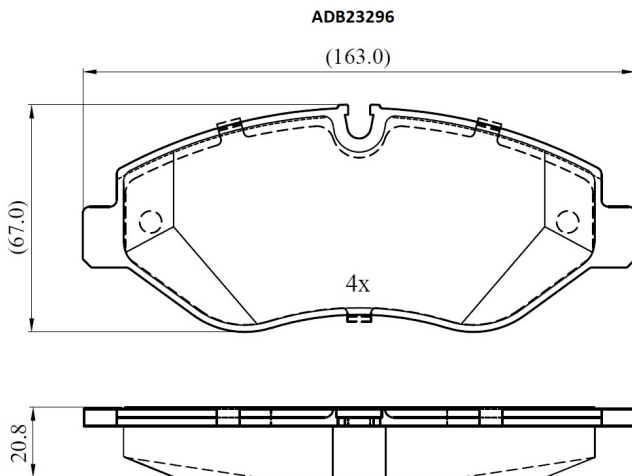

Make: MERCEDES-BENZ

Model: V-CLASS

Part Number: ADB23296

Vehicle Manufacturing/Engine:

Specifications

Fitting Position	:	Front
Model Date	:	2019-
Or. Caliper	:	

WVA	:	29192
FMSI	:	
Length	:	163
Width	:	67
Thickness	:	20.8