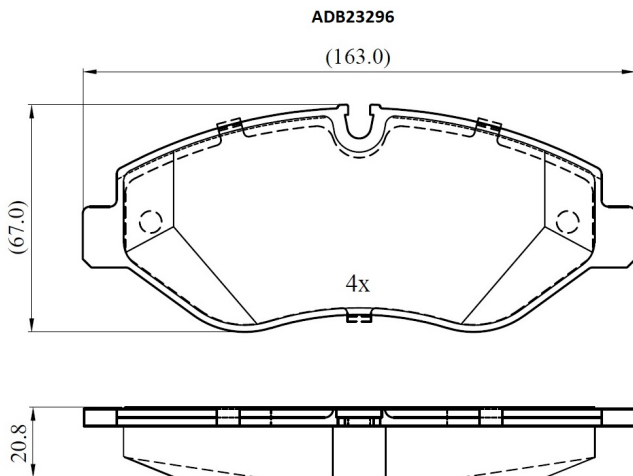

Make: MERCEDES-BENZ

Model: V-CLASS

Part Number: ADB23296

Vehicle Manufacturing/Engine:

Specifications

Fitting Position	:	Front
Model Date	:	2019-2020
Or. Caliper	:	

WVA	:	29192
FMSI	:	
Length	:	163
Width	:	67
Thickness	:	20.8