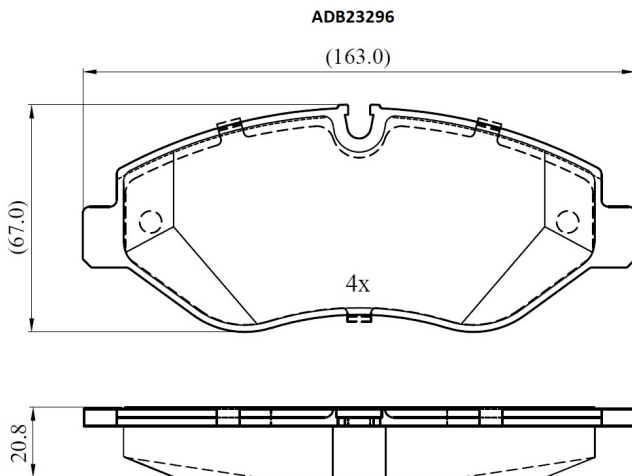

Make: MERCEDES-BENZ

Model: VIANO

Part Number: ADB23296

Vehicle Manufacturing/Engine:

Specifications

Fitting Position	:	Front
Model Date	:	2010-
Or. Caliper	:	

WVA	:	29192
FMSI	:	
Length	:	163
Width	:	67
Thickness	:	20.8