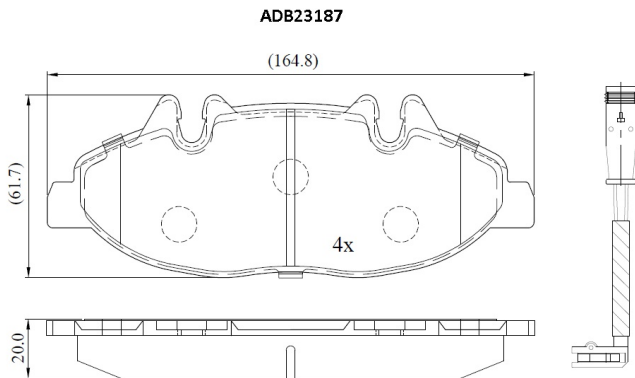

Make: MERCEDES-BENZ

Model: VITO Bus

Part Number: ADB23187

Vehicle Manufacturing/Engine:

Specifications

Fitting Position	:	Front
Model Date	:	2010-2014
Or. Caliper	:	
WVA	:	24007
FMSI	:	

Length	:	164.8
Width	:	61.7
Thickness	:	20