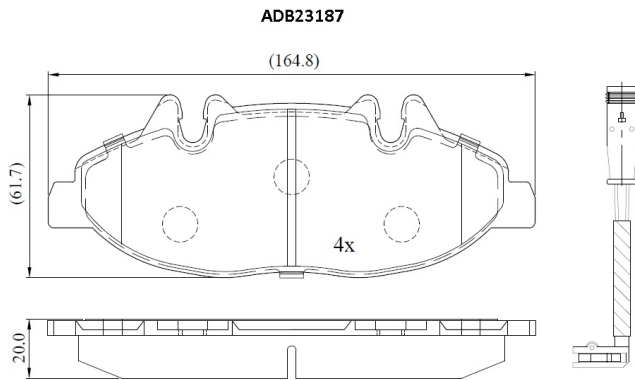

Make: MERCEDES-BENZ

Model: VITO Bus

Part Number: ADB23187

Vehicle Manufacturing/Engine:

Specifications

Fitting Position	:	Front
Model Date	:	2003-
Or. Caliper	:	
WVA	:	24007
FMSI	:	

Length	:	164.8
Width	:	61.7
Thickness	:	20