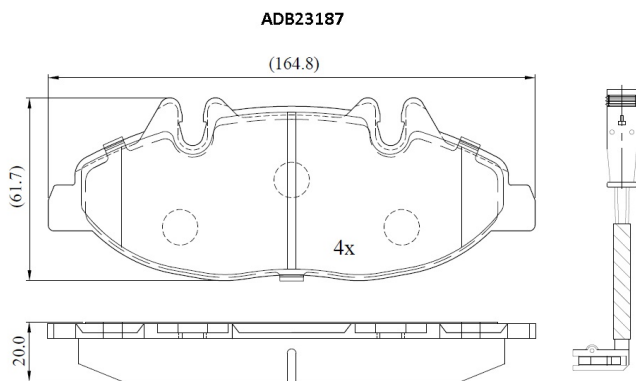

Make: MERCEDES-BENZ

Model: VITO Bus

Part Number: ADB23187

Vehicle Manufacturing/Engine:

Specifications

Fitting Position	:	Front
Model Date	:	2010-2014
Or. Caliper	:	
WVA	:	24007
FMSI	:	

Length	:	164.8
Width	:	61.7
Thickness	:	20