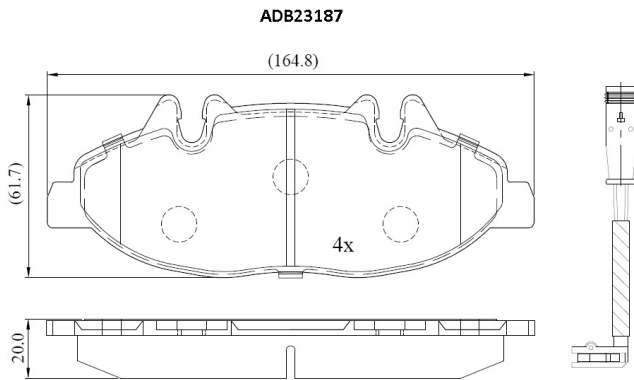

Make: MERCEDES-BENZ

Model: VITO Bus

Part Number: ADB23187

Vehicle Manufacturing/Engine:

Specifications

Fitting Position	:	Front
Model Date	:	2004-2008
Or. Caliper	:	
WVA	:	24007
FMSI	:	

Length	:	164.8
Width	:	61.7
Thickness	:	20