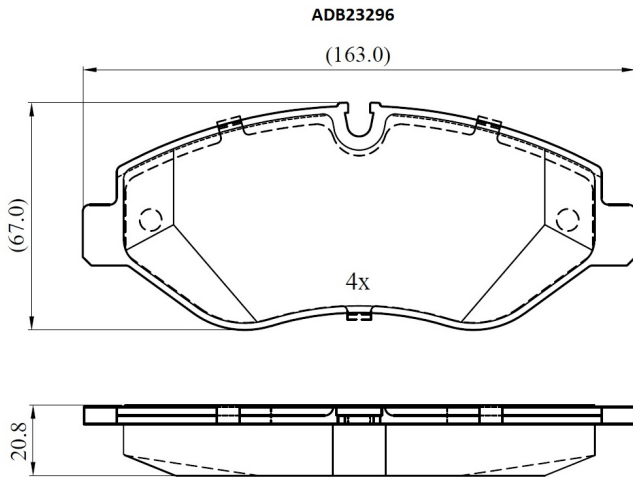

Make: MERCEDES-BENZ

Model: VITO Bus

Part Number: ADB23296

Vehicle Manufacturing/Engine:

Specifications

Fitting Position	:	Front
Model Date	:	2007-
Or. Caliper	:	

WVA	:	29192
FMSI	:	
Length	:	163
Width	:	67
Thickness	:	20.8