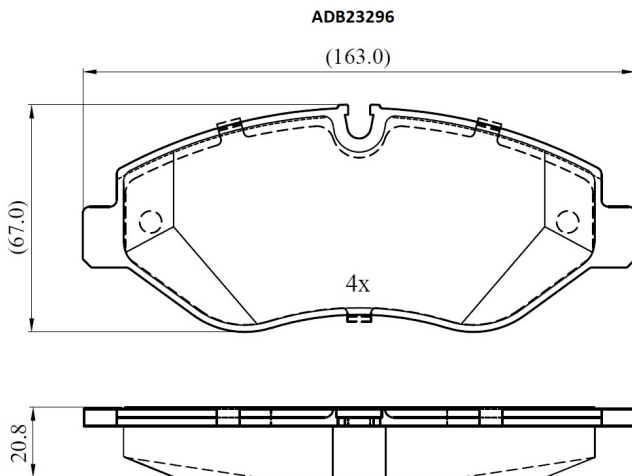

Make: MERCEDES-BENZ

Model: VITO Bus

Part Number: ADB23296

Vehicle Manufacturing/Engine:

Specifications

Fitting Position	:	Front
Model Date	:	2007-2014
Or. Caliper	:	

WVA	:	29192
FMSI	:	
Length	:	163
Width	:	67
Thickness	:	20.8