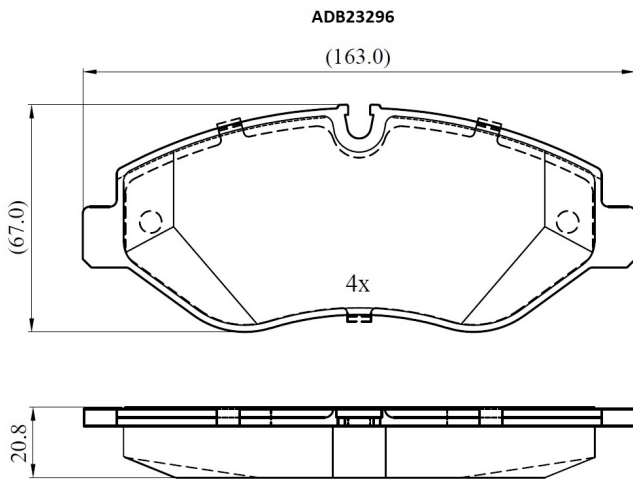

Make: MERCEDES-BENZ

Model: VITO Bus

Part Number: ADB23296

Vehicle Manufacturing/Engine:

Specifications

Fitting Position	:	Front
Model Date	:	2010-
Or. Caliper	:	

WVA	:	29192
FMSI	:	
Length	:	163
Width	:	67
Thickness	:	20.8