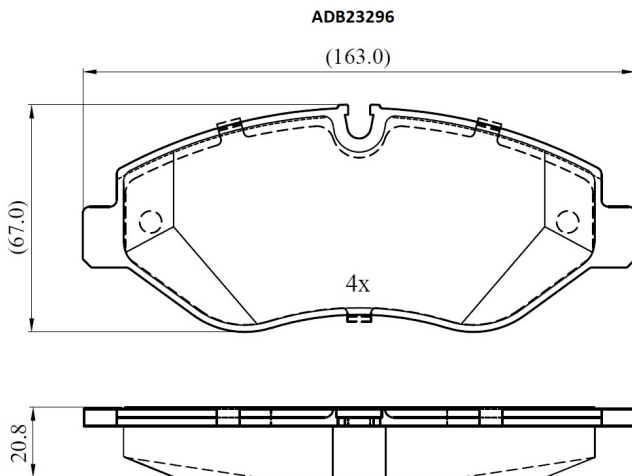

Make: MERCEDES-BENZ

Model: VITO Bus

Part Number: ADB23296

Vehicle Manufacturing/Engine:

Specifications

Fitting Position	:	Front
Model Date	:	2010-2014
Or. Caliper	:	

WVA	:	29192
FMSI	:	
Length	:	163
Width	:	67
Thickness	:	20.8