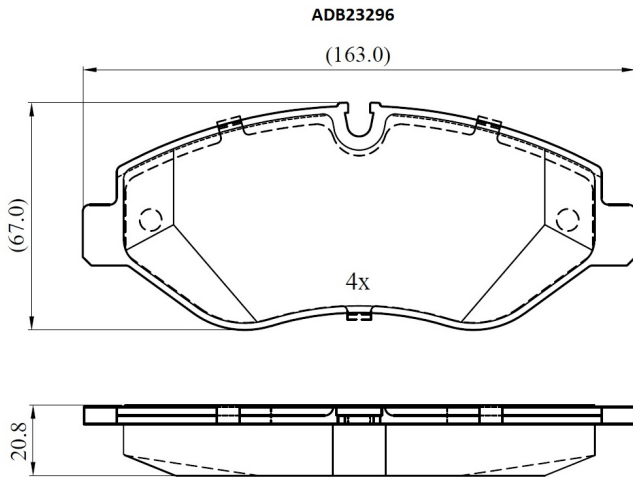

Make: MERCEDES-BENZ

Model: VITO Bus

Part Number: ADB23296

Vehicle Manufacturing/Engine:

Specifications

Fitting Position	:	Front
Model Date	:	2003-
Or. Caliper	:	

WVA	:	29192
FMSI	:	
Length	:	163
Width	:	67
Thickness	:	20.8