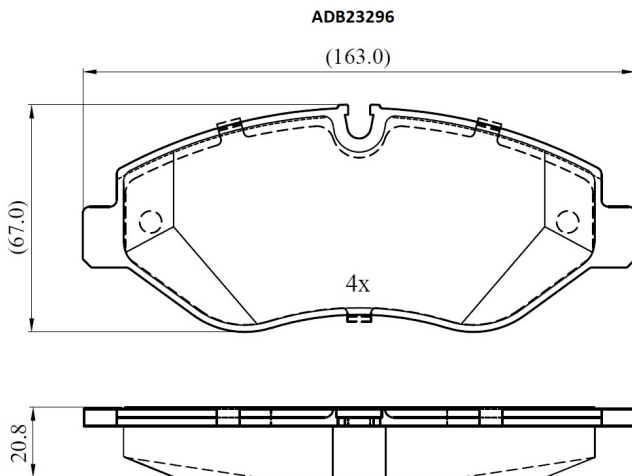

Make: MERCEDES-BENZ

Model: VITO Bus

Part Number: ADB23296

Vehicle Manufacturing/Engine:

Specifications

Fitting Position	:	Front
Model Date	:	2006-
Or. Caliper	:	

WVA	:	29192
FMSI	:	
Length	:	163
Width	:	67
Thickness	:	20.8