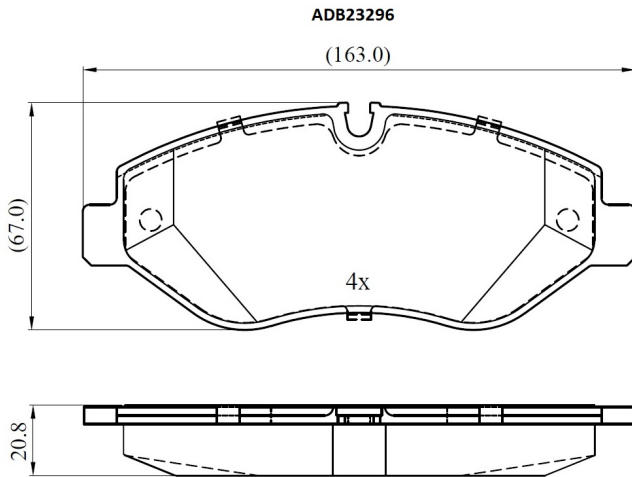

Make: MERCEDES-BENZ

Model: VITO Bus

Part Number: ADB23296

Vehicle Manufacturing/Engine:

Specifications

Fitting Position	:	Front
Model Date	:	2007-
Or. Caliper	:	

WVA	:	29192
FMSI	:	
Length	:	163
Width	:	67
Thickness	:	20.8