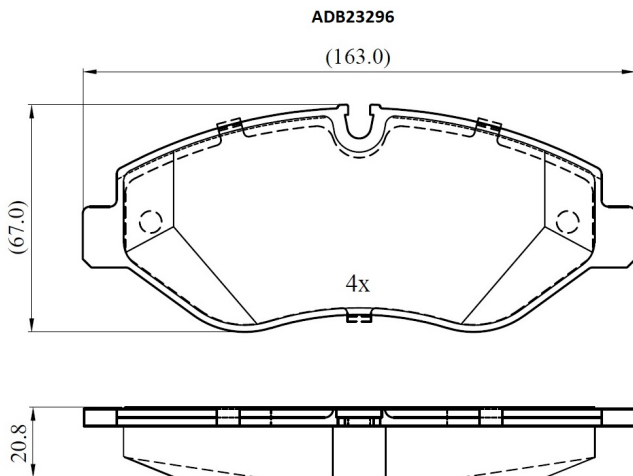

Make: MERCEDES-BENZ

Model: VITO Bus

Part Number: ADB23296

Vehicle Manufacturing/Engine:

Specifications

Fitting Position	:	Front
Model Date	:	2012-
Or. Caliper	:	

WVA	:	29192
FMSI	:	
Length	:	163
Width	:	67
Thickness	:	20.8