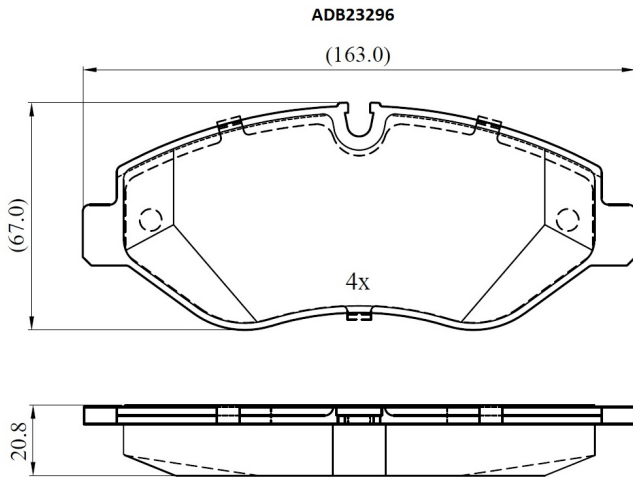

Make: MERCEDES-BENZ

Model: VITO Dualiner

Part Number: ADB23296

Vehicle Manufacturing/Engine:

Specifications

Fitting Position	:	Front
Model Date	:	2019-
Or. Caliper	:	

WVA	:	29192
FMSI	:	
Length	:	163
Width	:	67
Thickness	:	20.8